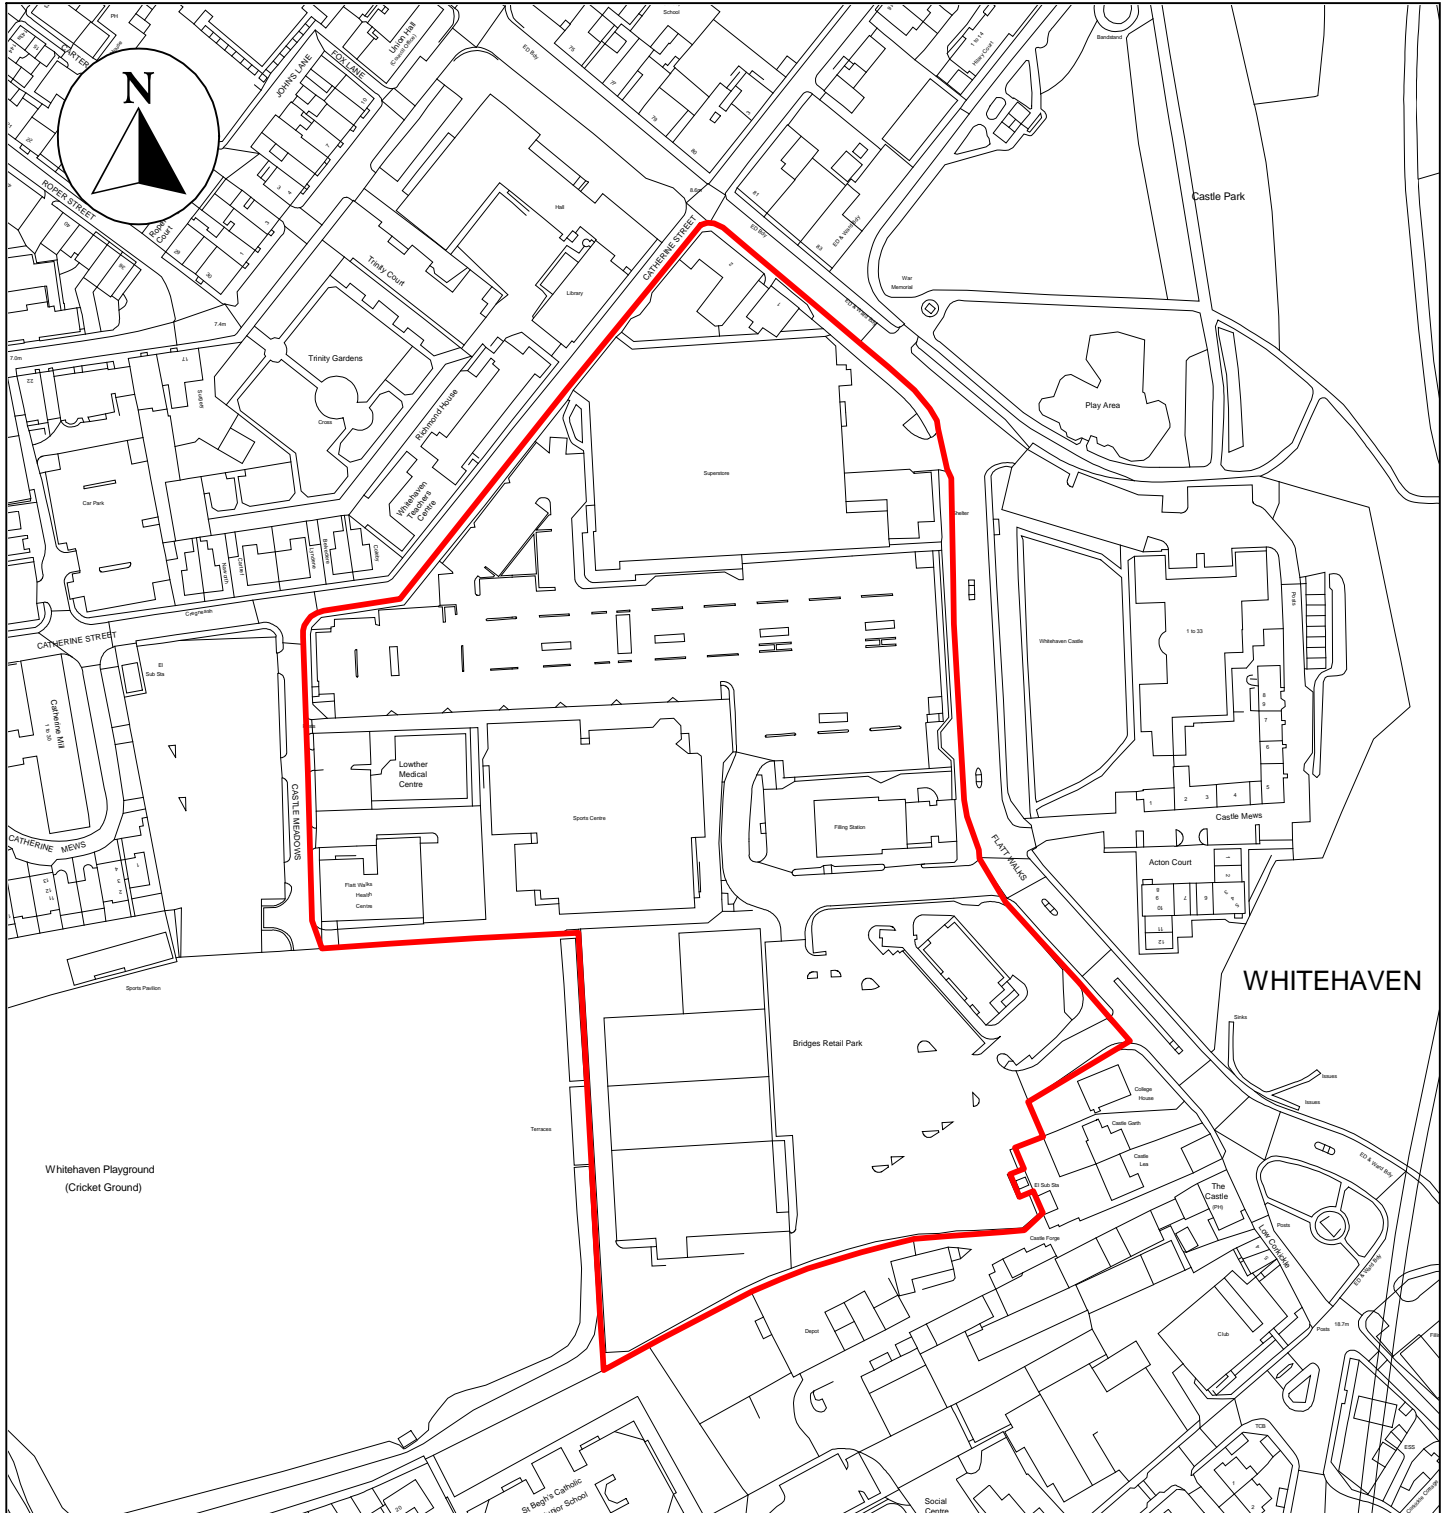

Public Space Protection Order Cumberland Council 2024

ANTI-SOCIAL BEHAVIOUR CRIME AND
POLICING ACT 2014

Bridge Street Retail Park, Whitehaven, CA28 7RJ

Neighbourhoods
Education and Enforcement
Allerdale House
Workington
CA14 3YJ

Scale: 1 : 2,250
Date: February 2024

©crown copyright database rights 2024
ordnance survey AC0000861732